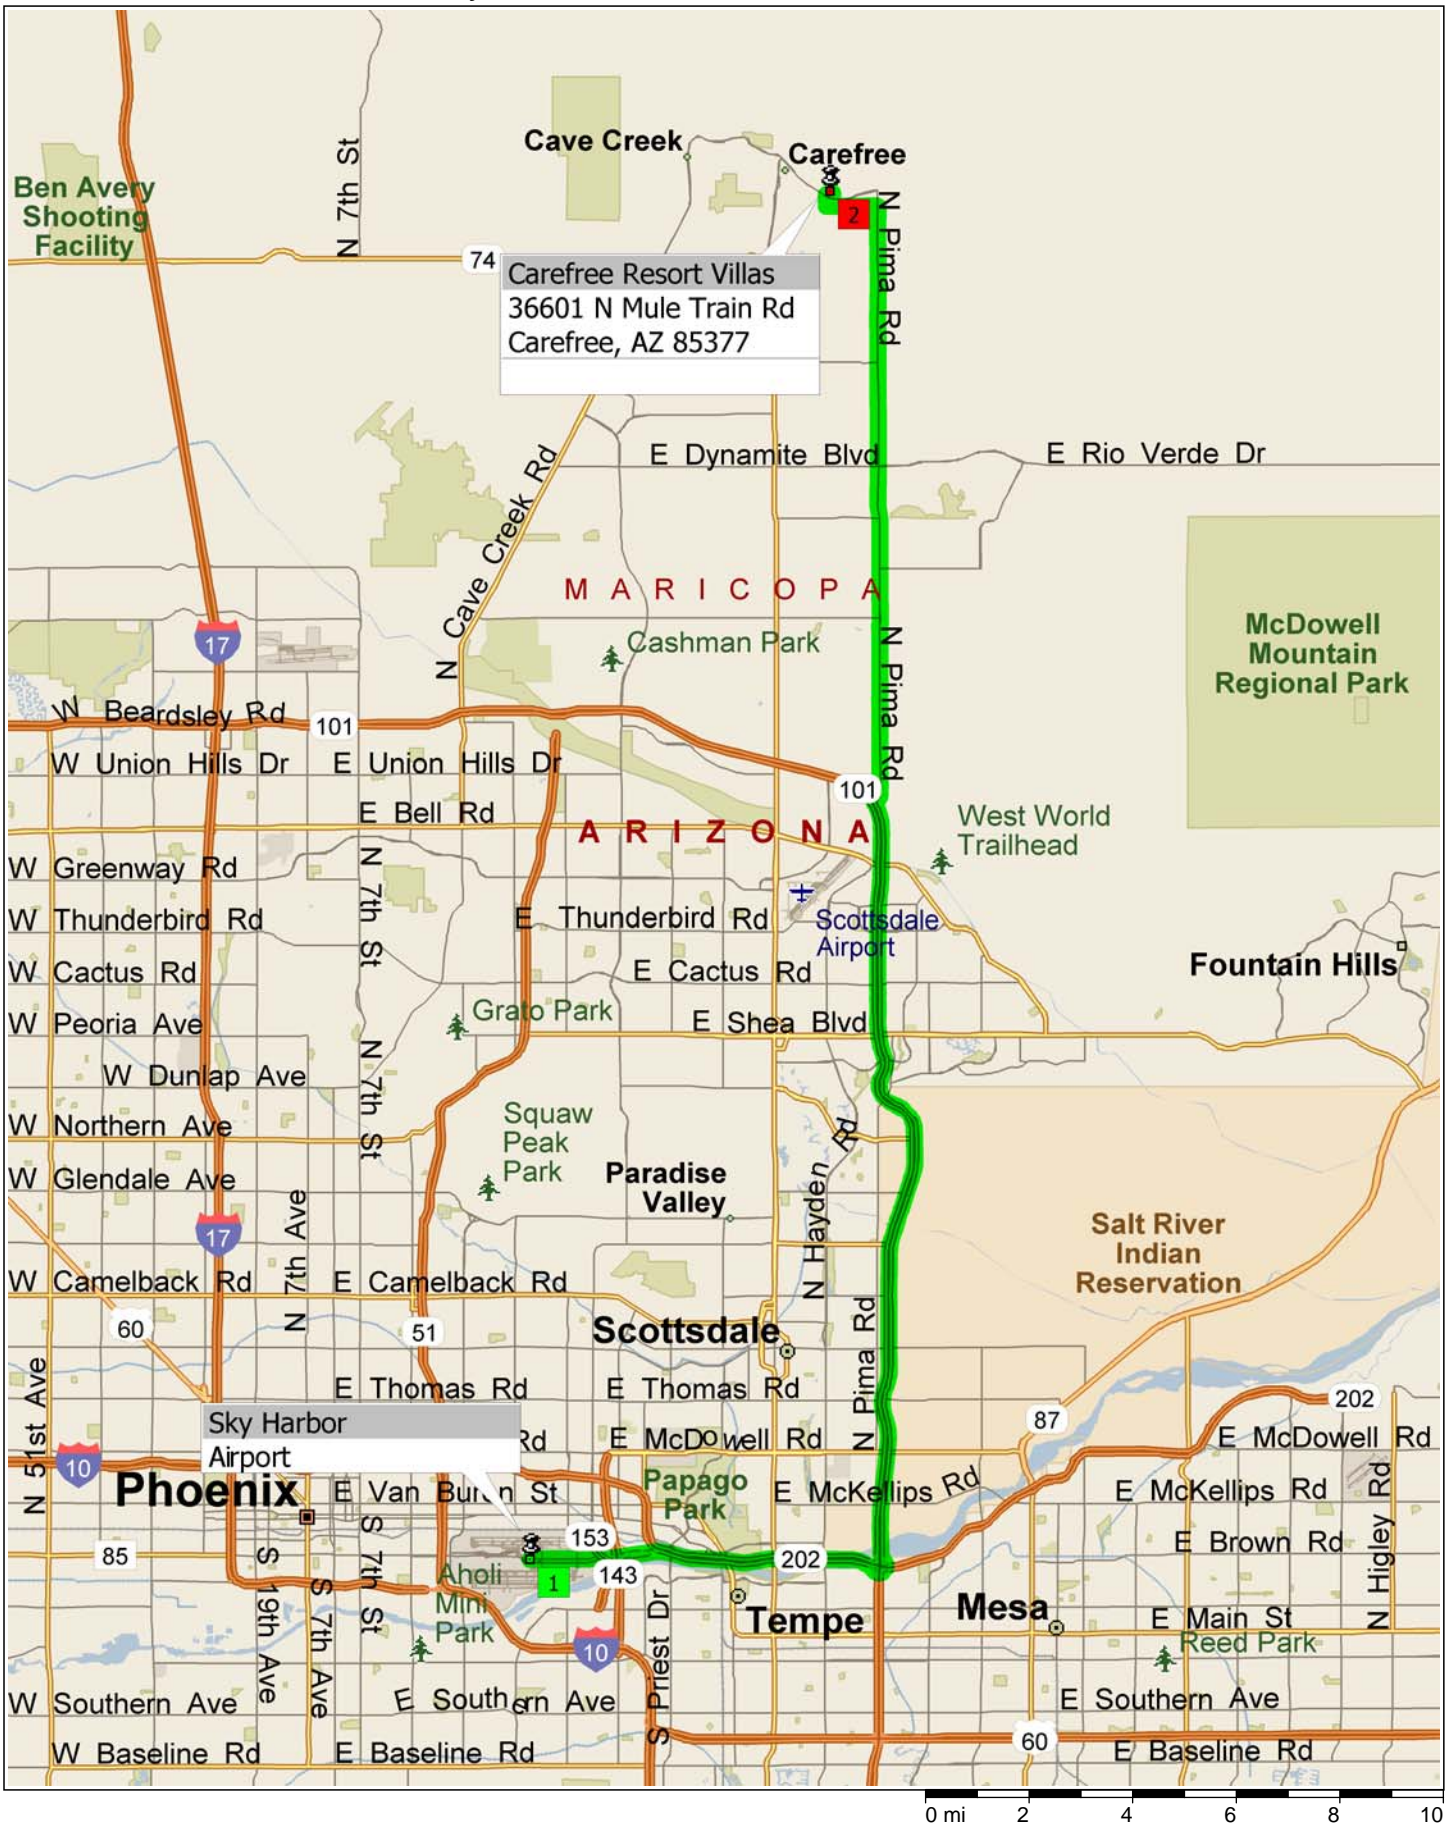

Sky Harbor to Carefree Resort Villas

Sky Harbor to Carefree Resort Villas DD

35.4 miles; 41 minutes

9:00 AM	0.0 mi	1 Depart Phoenix Sky Harbor International Airport [E Sky Harbor Blvd, Phoenix, AZ 85034] on Terminal 3 (East) for 0.1 mi
9:00 AM	0.1 mi	Merge onto E Sky Harbor Blvd for 2.2 mi
9:04 AM	2.3 mi	Take Ramp (LEFT) onto SR-202 Loop [Red Mountain Fwy] for 4.0 mi towards AZ-202-LOOP / Tempe
9:08 AM	6.3 mi	At exit 9, turn RIGHT onto Ramp for 0.2 mi towards AZ-101-LOOP
9:09 AM	6.6 mi	Take Ramp (LEFT) onto SR-101 Loop [Pima Fwy] for 15.3 mi towards AZ-101-LOOP
9:22 AM	21.9 mi	At exit 36, take Ramp (RIGHT) onto N Pima Rd for 0.5 mi towards Princess Dr / Pima Rd
9:23 AM	22.4 mi	Turn RIGHT to stay on N Pima Rd for 11.6 mi towards Pima Rd
9:36 AM	33.9 mi	Turn LEFT (West) onto E Stagecoach Pass for 1.0 mi
9:38 AM	34.9 mi	Turn RIGHT (North) onto N Mule Train Rd for 0.2 mi
9:40 AM	35.2 mi	Turn RIGHT (East) onto E Linger Ln for 0.1 mi
9:40 AM	35.3 mi	Turn LEFT (North) onto N Margarita Way for 153 yds
9:41 AM	35.4 mi	2 Arrive Carefree Resort Villas [36601 N Mule Train Rd, Carefree, AZ 85377]

Carefree Detail SH